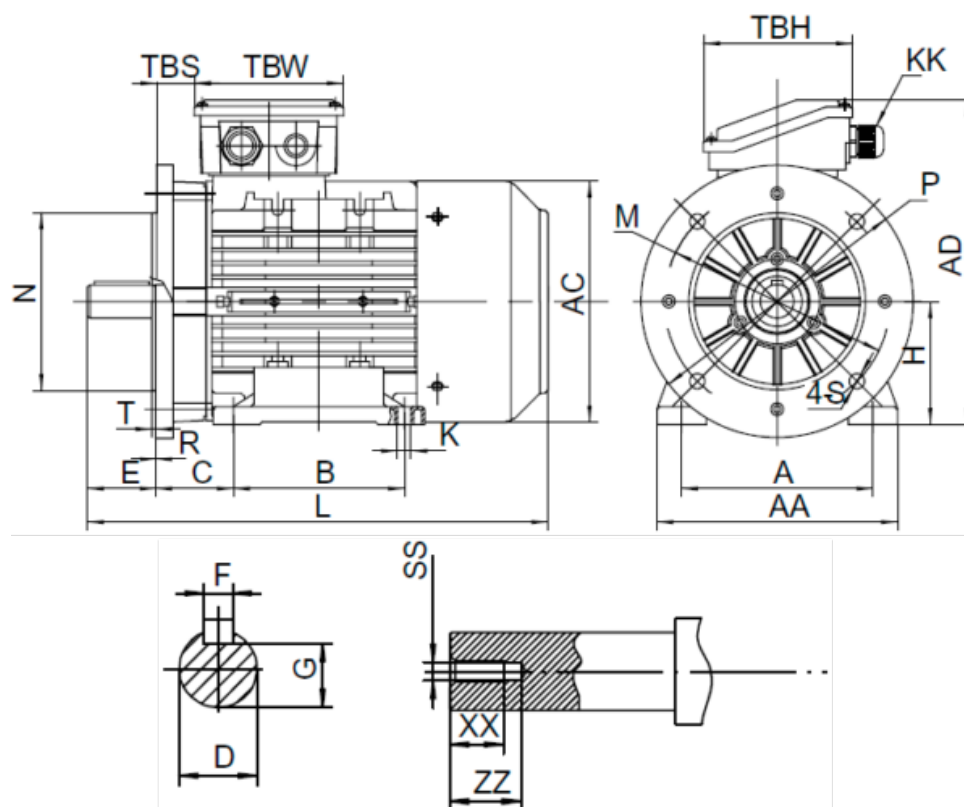

Data Sheet

Article number: 25180110062740

Description: Kleedrive T3A 160L-6 11.0kw 900 rpm UL/CSA
3x400/690V 50 HZ IP55 B35 Eff=90,3%

Measures

A = 254	F = 12	TBW = 148
AA = 314	G = 37	XX = 36
AC = Ø314	H = 160	ZZ = 45
AD = 391	HD = 231	
B = 254	L = 660	
C = 108	SS = M16	
D = Ø42	TBH = 148	
E = 110	TBS = 64	